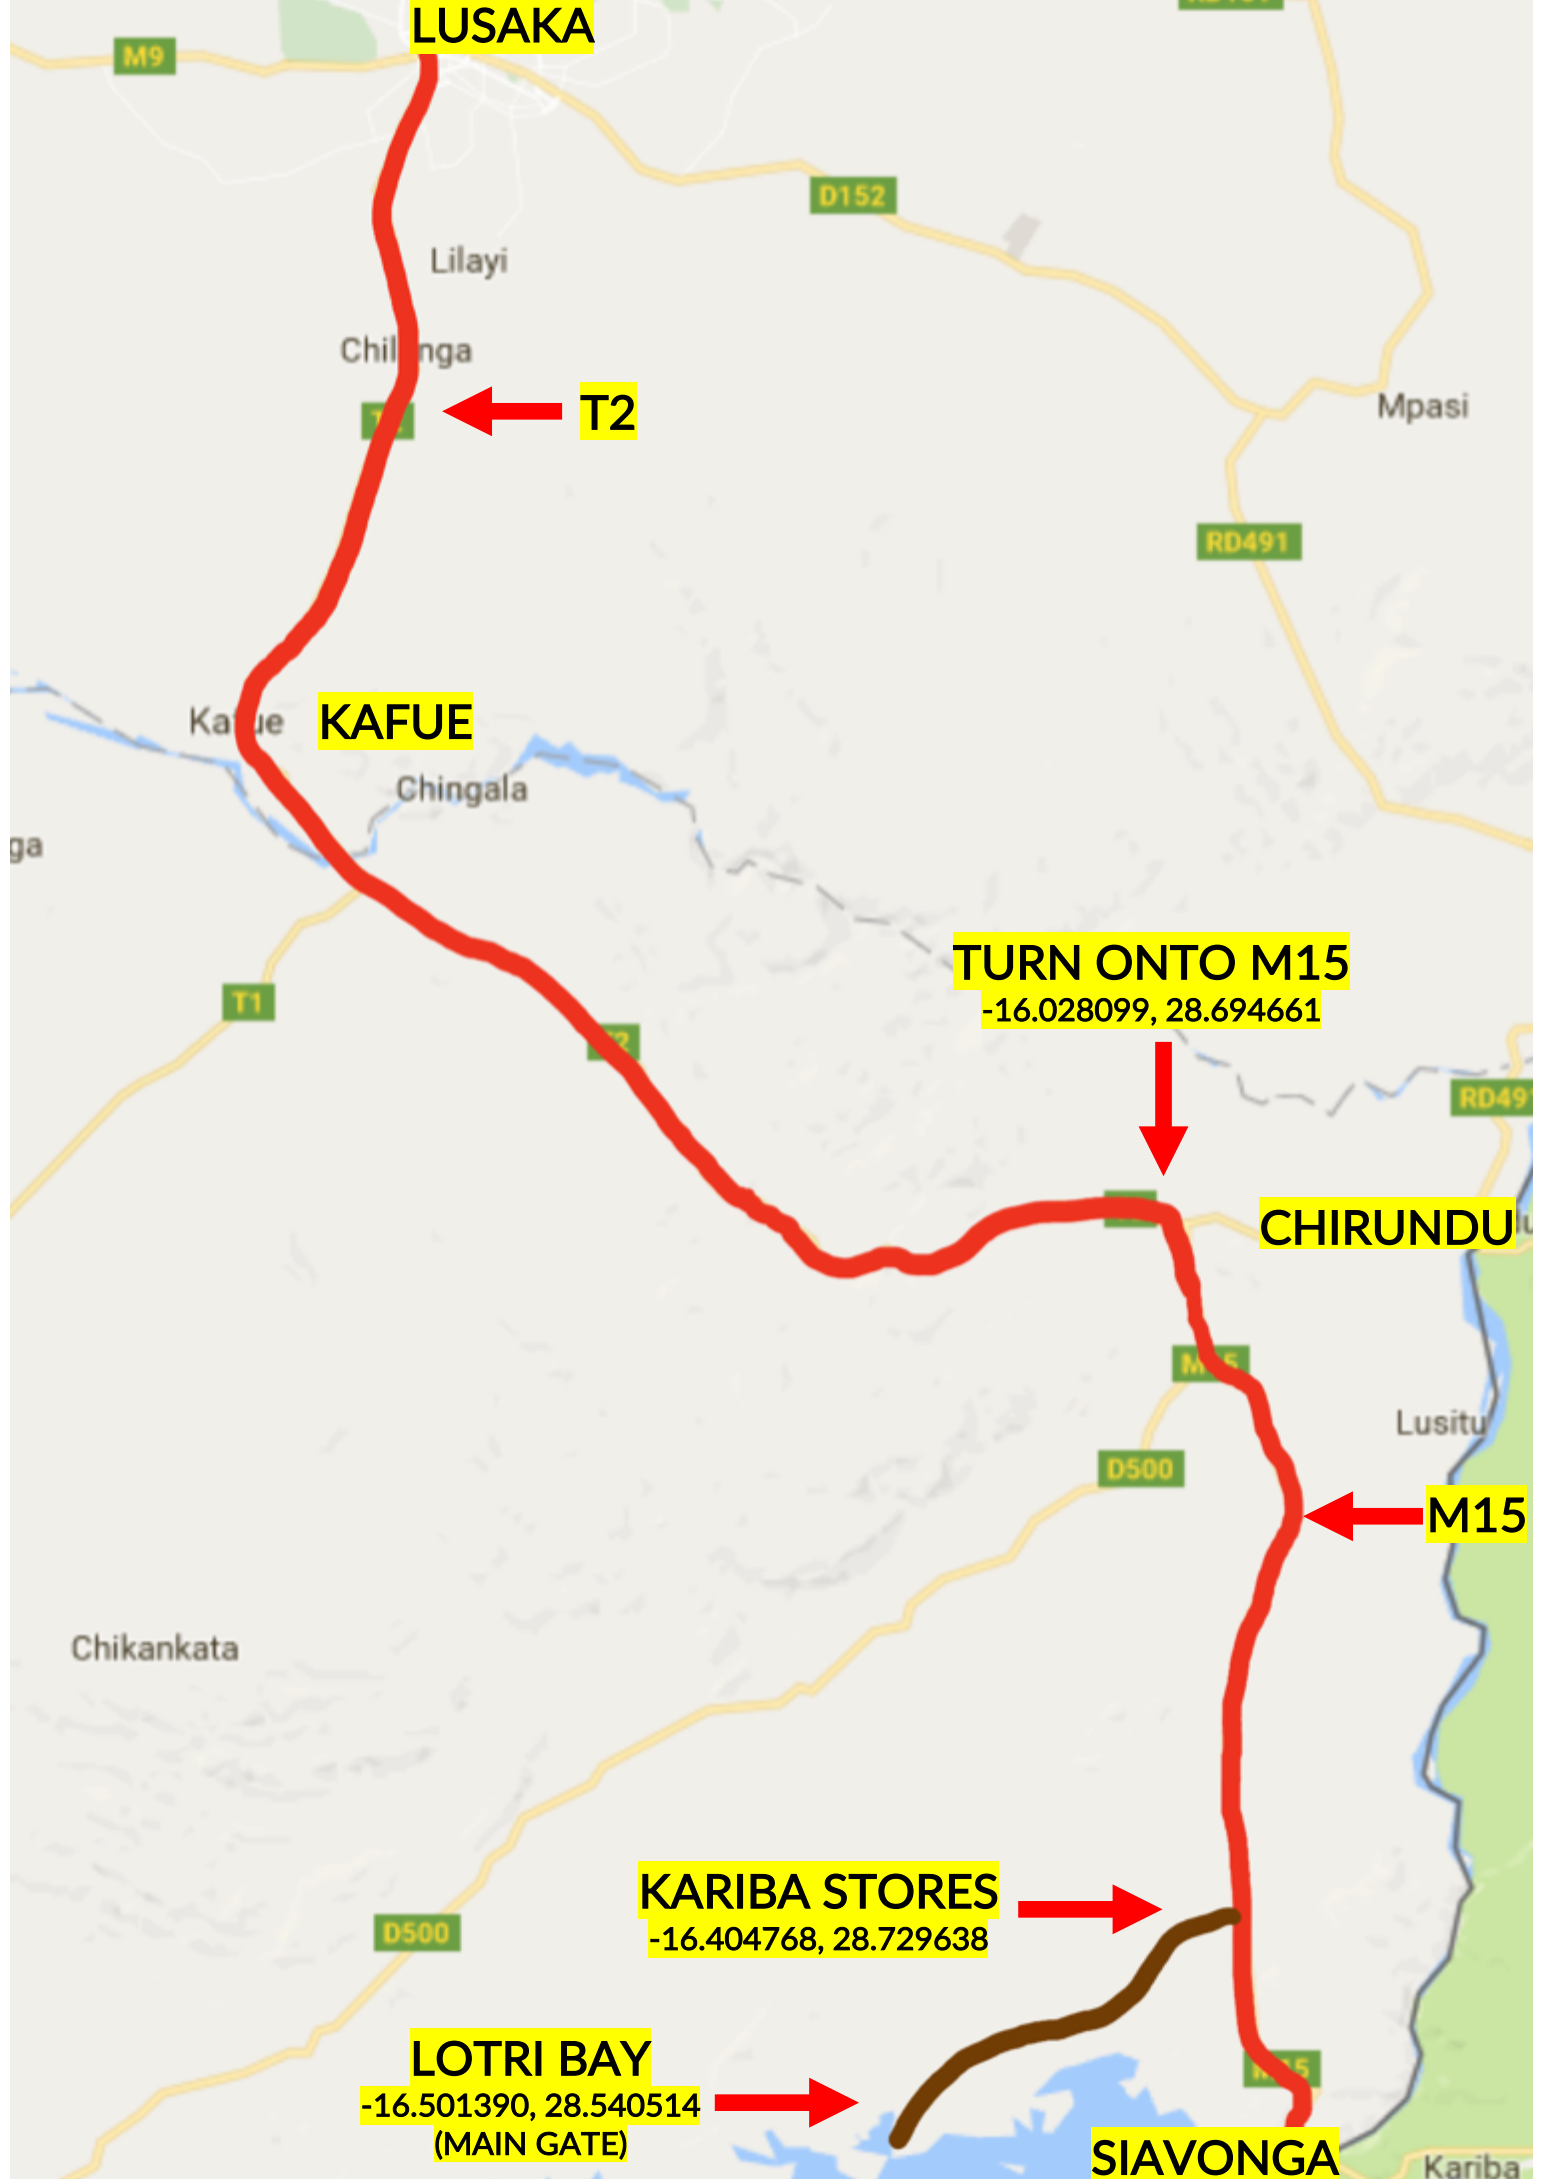

Driving to Lotri Bay

Contact Information

Telephone: +260 974 775 477 (Bruce at Lotri)

lotribaylodge@gmail.com

Directions from Lusaka

It typically takes just under 4 hours to drive to Lotri from Makeni (depending on traffic / weather conditions). The road is mostly good quality tar all the way to Kariba Stores / Siavonga, but if you are driving all the way to Lotri then the last 45 minutes are along a dirt road, best accessible by off-road vehicles with 4x4 capabilities.

- Take the T2 road South out of Lusaka, following it past Kafue until you are approximately 16km from Chirundu (*GPS Coordinates: -16.028099, 28.694661*)
- Turn right onto the M15 towards Siavonga
- Remain on the M15 for approximately 45km after turning off the T2
- Turn right down the dirt road at Kariba Stores, which has signs to 'Yalelo' and 'Bagande Royal Palace' (*GPS Coordinates: -16.404768, 28.729638*)
- Follow signs to 'Yalelo' (*GPS Coordinates: -16.457495, 28.644614*)
- Once you reach 'Yalelo', follow signs to 'Lotri Bay' (*GPS Coordinates at Main Gate: -16.501390, 28.540514*)

If towing your own boat or not travelling in an off-road vehicle

We do not recommend that guests tow their own boat all the way to Lotri as we do not currently have an easily accessible launch area. Instead we recommend that guests use the launch facilities at Eagle's Rest in Siavonga and travel the last part of the journey by water. Likewise, if you do not have access to an off-road vehicle we offer boat transfers from Eagle's Rest. Please see 'Getting to Lotri Bay by Boat' for detailed information.

-16.501390, 28.540514

(MAIN GATE)

SIAVONGA

Kariba

KARIBA STORES
-16.404768, 28.729638

YALELO
-16.457495, 28.644614

LOTRI BAY
-16.501390, 28.540514
(MAIN GATE)

**BEWARE
SUBMERGED
TREES**